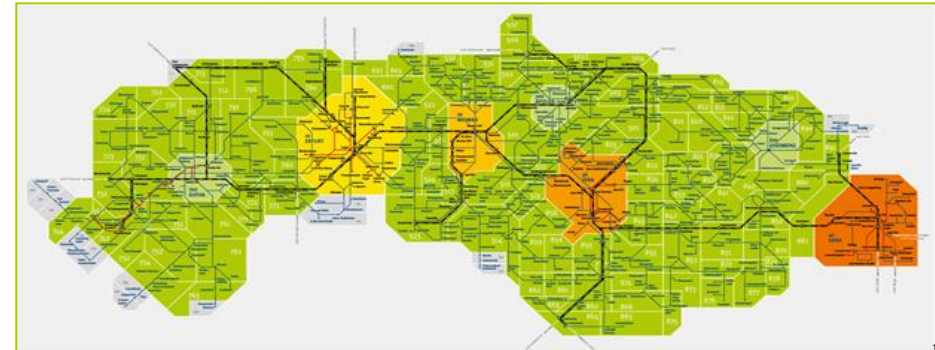

How to choose the correct fare

1. 1 Choose the ticket type according to your travel plans
2. 2 Count the number of fare zones you will pass including zone of start and destination → **2**
3. 3 You will find your fare along the line of your chosen ticket type in the column with the number of zones you travel through.
4. 4 If you do not pass any City zone (Erfurt, Weimar, Jena, Gera – red, orange and yellow on the map) you can choose your fare from the **Regio Tariff (green on the map)**, otherwise choose the respective column from the **CityRegio Tariff**.

VMT Tariffs		City Tariff				CityRegio Tariff											Regio Tariff					
		Erfurt	Weimar	Jena	Gera	2	3	4	5	6	7	8	9	10	11	12 and more	1	2	3	4	5	6 and more
3	steps (number of zones)	1	1	1	1	2	3	4	5	6	7	8	9	10	11	12 and more	1	2	3	4	5	6 and more
	ticket type																					
	Single Ticket	1,90	1,90	1,90	1,90	2,60	3,80	5,30	5,80	7,50	9,30	10,70	12,00	13,10	14,50	16,50	1,50	1,90	3,20	4,50	5,70	7,00
	Single Ticket Child	1,50	1,50	1,50	1,50	1,90	2,60	3,70	4,10	5,30	6,60	7,60	8,50	9,30	10,30	11,80	1,00	1,40	2,30	3,20	4,10	5,00
1	Discounted 4-trip Ticket	7,00	6,30	7,00	7,00	9,40	13,60	18,90	20,90	27,00	33,60	38,40	43,10	47,20	52,50	59,40	5,10	6,80	11,30	15,70	20,10	24,60
	Discounted 4-trip Ticket Child	5,10	4,60	5,10	5,10	6,80	9,40	13,40	15,00	19,20	23,80	27,40	30,60	33,50	37,10	42,50	3,70	4,90	8,10	11,30	14,50	17,70
	Day Ticket	4,90	4,90	4,90	4,90	5,80	8,30	11,60	12,80	16,50	17,50	20,00	20,00	20,00	20,00	20,00	3,10	4,10	6,70	9,40	12,00	14,70
	Group Day Ticket (up to 5 people)	9,50	9,50	9,50	9,50	12,80	18,50	26,00	27,00	27,00	27,00	27,00	27,00	27,00	27,00	27,00	7,10	9,50	15,70	21,90	27,00	27,00
	Weekly Travelcard	17,80	12,40	17,80	17,80	20,00	27,50	39,00	43,00	49,00	61,00	67,50	74,50	79,00	85,50	91,00	12,40	16,50	22,40	29,90	38,30	46,80
	Weekly Travelcard Apprentice/Student	13,40	9,30	13,40	13,40	15,00	20,70	29,30	32,50	36,80	47,00	50,70	55,90	59,30	64,20	68,30	9,30	12,40	16,80	22,50	28,80	35,10
	Monthly Travelcard	55,50	39,30	55,50	55,50	63,00	90,00	126,00	140,00	168,00	205,50	214,00	240,00	253,00	268,00	270,00	39,30	52,40	73,60	102,60	131,60	160,60
	Monthly Travelcard Apprentice/Student	41,70	29,50	41,70	41,70	47,50	67,50	94,50	105,50	126,00	154,20	160,50	180,00	190,00	202,00	203,50	29,50	39,30	55,20	77,00	98,70	120,50
All prices given in Euro. Valid from 01/01/2015 to 12/31/2015. Subject to change. No responsibility is taken for the correctness of this information.																						

You will find the table and the map above also on tram and bus stops.

Further information on the local transport network VMT are available on www.vmt-thueringen.de

For further support please call +49 (0)361 19449 (German)