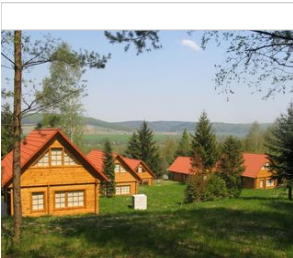

CAMPGROUND

[→ view details](#)

CAMPINGPLATZ STAUSEE HOHENFELDEN

central, quiet; station: 3 km