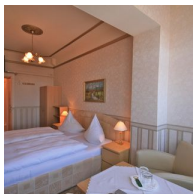

Informations

GUESTHOUSE

Location: Entfernung zum Bahnhof 1 km, Autobahn 4 km

Pricing: EZ: 35 - 55 € inkl.

Frühstück

DZ: 65 - 79 € inkl. Frühstück

FACILITIES

Route yellow, Wireless LAN, Parking lot/garage, Room service, Shower/WC, TV on room, Additional bed available, Pets allowed, Lobby, Suitable for allergic persons, Fresh rolls available, Breakfast buffet, Breakfast room, Web access, Wellness area and cosmetic surgery, Linens and towels, Separate entree, Local traffic