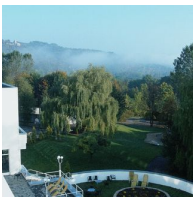

Informations

HOTEL AROUND WEIMAR

Location: central, quiet; station: 500 m

Rooms: 179

Pricing: single room from 100 €
double room from 115 €
including breakfast

FACILITIES

Wireless LAN, Parking lot/garage, Fitness area, Terrace/balcony/garden, Bike rental, Shower/WC, Handicapped accessible, Reduction for children, TV on room, Additional bed available, Conference room, Lift, Sauna, Swimmingpool, Diet, light diet or vegetarian dishes available, EC cards accessible, Hair dryer, Breakfast buffet, Breakfast room, Restaurant, Bar, Cafe, Web access, Wellness area and cosmetic surgery, Linens and towels, Child friendly, Service quality Thuringia, Qualitätsratgeber Wanderbares Deutschland, Radiator, Local traffic, Quite situation