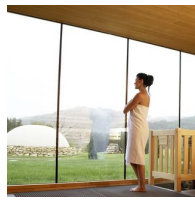

Informations

HOTEL AROUND WEIMAR

Location: central, quiet; station: 500 m

Rooms: 179

Pricing: single room from 100 €
double room from 115 €
including breakfast

FACILITIES

Wireless LAN, Parking lot/garage, Fitness area, Terrace/balcony/garden, Bike rental, Shower/WC, Handicapped accessible, Reduction for children, TV on room, Additional bed available, Conference room, Lift, Sauna, Swimmingpool, Diet, light diet or vegetarian dishes available, EC cards accessible, Hair dryer, Breakfast buffet, Breakfast room, Restaurant, Bar, Cafe, Web access, Wellness area and cosmetic surgery, Linens and towels, Child friendly, Service quality Thuringia, Qualitätsratgeber Wanderbares Deutschland, Radiator, Local traffic, Quite situation