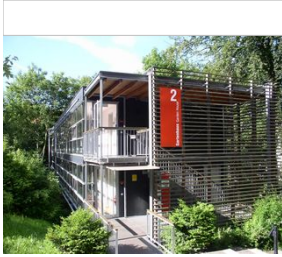

AM LOTTENBACH / TIRSO DE MILANO

near city centre; train station: 800 m

[↪ view details](#)

HOLIDAY FLATS

AN DER LOTTENQUELLE

near city centre; train station: 2.5 km

[↪ view details](#)

Youth hostels