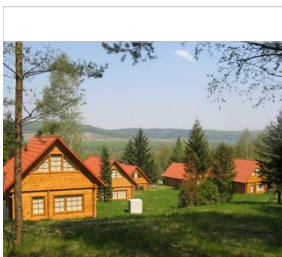

CAMPGROUND

[↻ view details](#)

FERIENHÄUSER FREIZEITPARK STAUSEE HOHENFELDEN

central, quiet; station: 3 km

CAMPGROUND | HOLIDAYFLATS AROUND WEIMAR

[↻ view details](#)

FREIZEITPARK STAUSEE HOHENFELDEN

central, quiet; station: 3 km