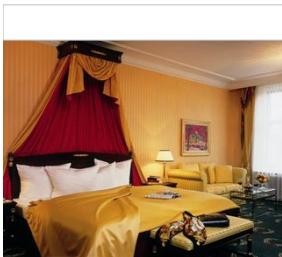

HOTEL **★★★★ Superior**

BEST WESTERN PREMIER GRAND HOTEL RUSSISCHER HOF

town centre; train station: 2 km

[↪ view details](#)
[↪ direct booking](#)

GUESTHOUSE

CHARLOT

located between the center and the train station