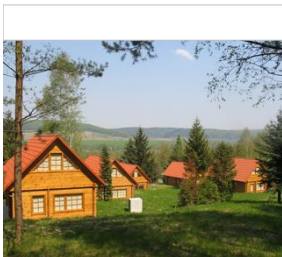

CAMPGROUND

[↻ view details](#)

FERIENHÄUSER FREIZEITPARK STAUSEE HOHENFELDEN

central, quiet; station: 3 km

CAMPGROUND | HOLIDAYFLATS AROUND WEIMAR

[↻ view details](#)

FREIZEITPARK STAUSEE HOHENFELDEN

central, quiet; station: 3 km