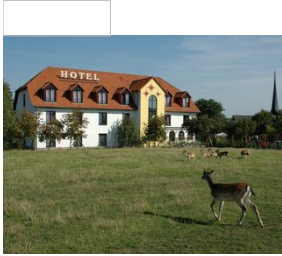

[↻ view details](#)
[➔ direct booking](#)

HOTEL ★★★★★

LEONARDO

town centre; train station: 4 km

[↻ view details](#)

HOTEL ★★★★★

RAMADA BY WYNDHAM WEIMAR

[↻ view details](#)

Weimar – Legefeld; train station: 8 km

HOTEL

SCHWARTZE

Gelmeroda; train station: 6 km

[↪ view details](#)
[↪ direct booking](#)

AUBERGES

Auberges

PENSION