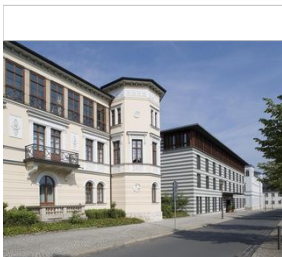

town centre; train station: 2 km

HOTEL ★★★

DAS KLEINE HOTEL

Southwestfourth; train station: 2 km

[↻ view details](#)
[➔ direct booking](#)

HOTEL ★★★★★ *Superior*

DORINT AM GOETHEPARK WEIMAR

town centre; train station: 2 km

[↻ view details](#)
[➔ direct booking](#)

HOTEL

FÜRSTENHOF AM BAUHAUS

town centre; train station: 3 km

[↻ view details](#)
[➔ direct booking](#)

HOTEL ★★★

KAISERIN AUGUSTA

central; train station: 100 m

[↻ view details](#)
[➔ direct booking](#)

HOTEL ★★★★★

LEONARDO

town centre; train station: 4 km

[↻ view details](#)

HOTEL ★★★★★

RAMADA BY WYNDHAM WEIMAR

[↻ view details](#)