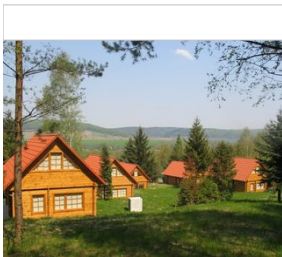

CAMPINGPLATZ

[↪ view details](#)

CAMPINGPLATZ STAUSEE HOHENFELDEN

central, quiet; station: 3 km

PENSION

[↪ view details](#)
[↪ direct booking](#)

CHARLOT

located between the center and the train station