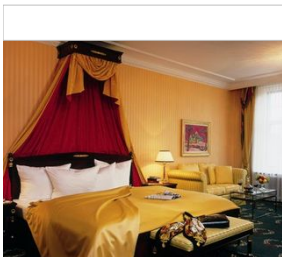

HOTEL **★★★★ Superior**

[↪ view details](#)
[↪ direct booking](#)

BEST WESTERN PREMIER GRAND HOTEL RUSSISCHER HOF

town centre; train station: 2 km